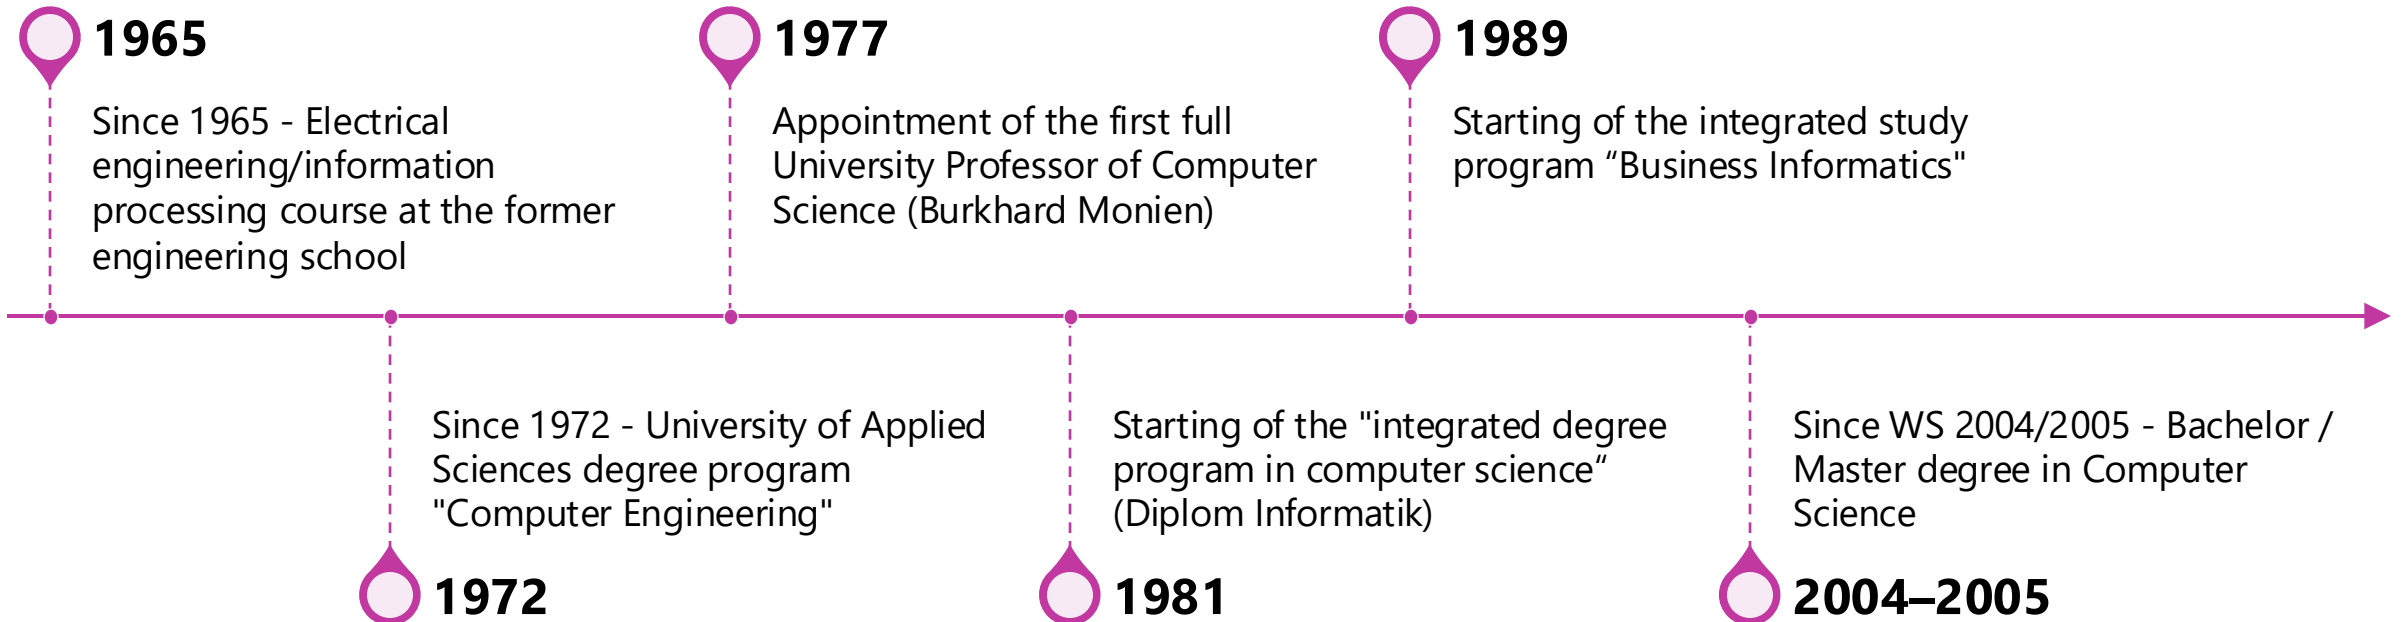

„Long History“ of UPB in CS („Informatics“)